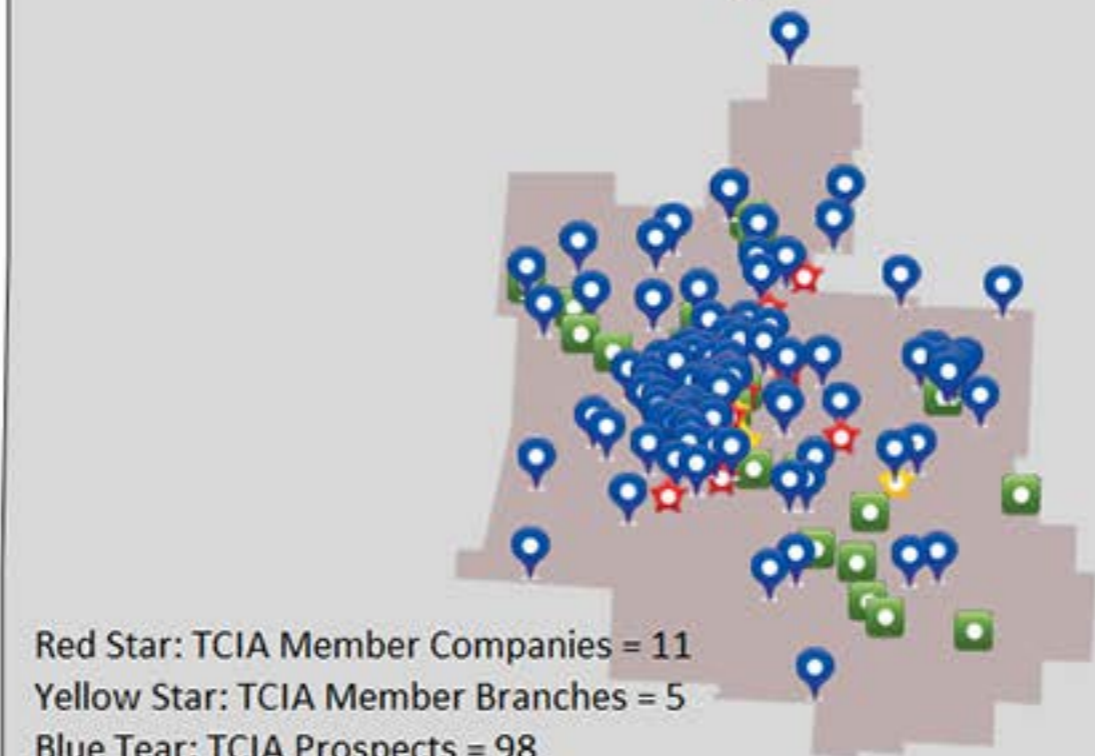

TCIA
Workforce Development in
Columbus, OH
Metropolitan Statistical Area

Red Star: TCIA Member Companies = 11
Yellow Star: TCIA Member Branches = 5
Blue Tear: TCIA Prospects = 98
Green Square: TCIA Former Member Companies = 24