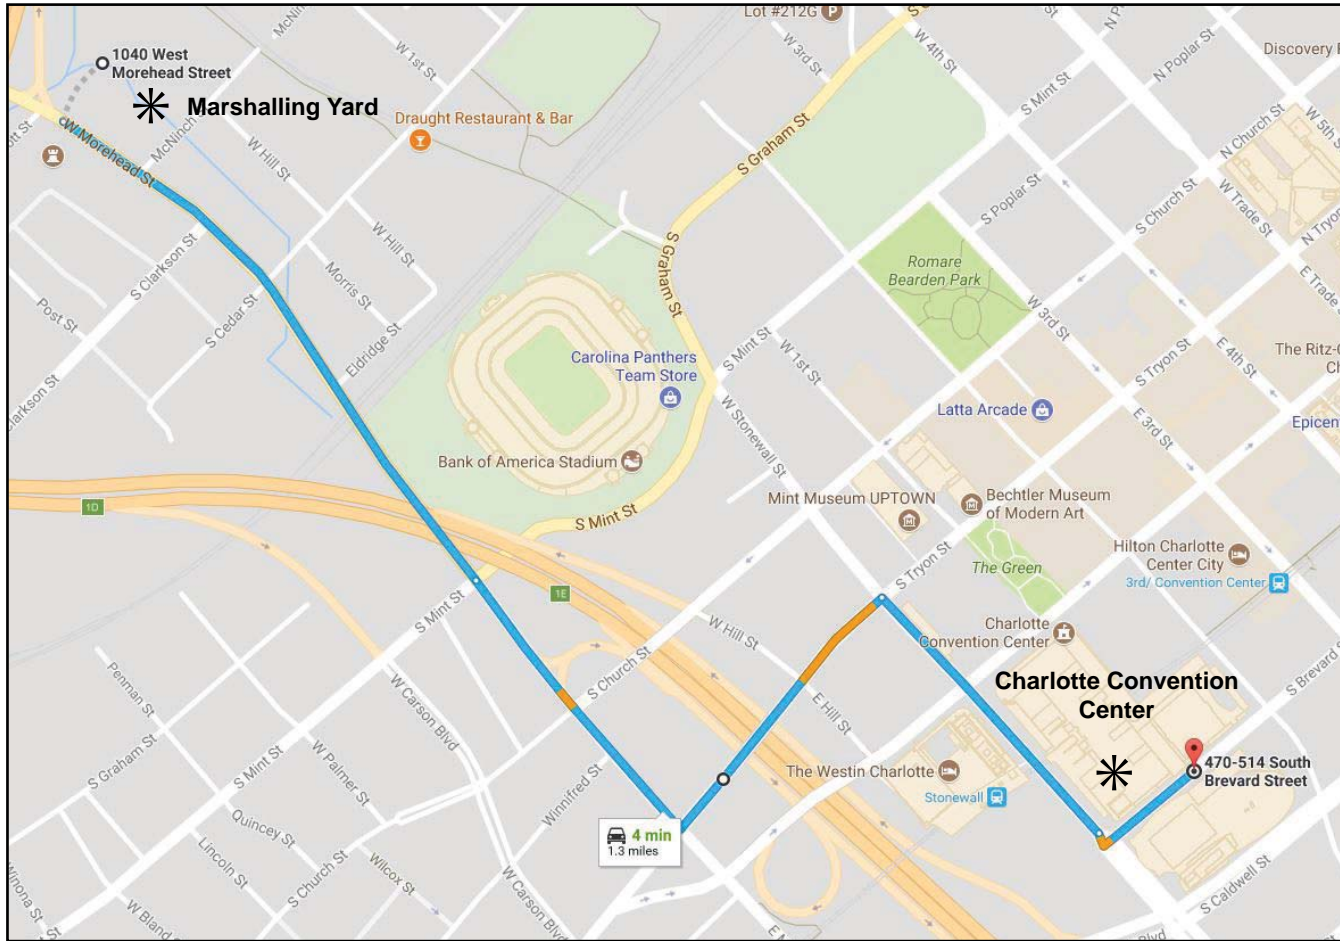

MARSHALLING YARD INFORMATION

The Marshalling Yard is the parking lot located at:

**McNinch Street Lot
1040 W. Morehead St.
Charlotte, NC 28208**

Follow signage that states "TCI EXPO Marshalling Yard."

The Marshalling Yard is only available starting on Sunday, November 4th at 11:00PM until Saturday, November 10th at midnight.

Directions to/from the Marshalling Yard

Directions to Marshalling Yard from Charlotte Convention Center

- Drive Southwest on S Brevard St (.2 miles)
 - Turn right onto E Stonewall St (.3 miles)
 - Turn left onto S Tryon St (.2 miles)
 - Turn right onto W Morehead St (.7 miles)
- Destination will be on the right***

Directions to Charlotte Convention Center from Marshalling Yard

- Drive Southeast on W Morehead St (.7 miles)
 - Turn left onto S Tryon St (.2 miles)
 - Turn right onto E Stonewall St (.2 miles)
 - Turn left onto Brevard St (.1 miles)
- Destination will be on the left***

Entrance view from I-77 towards Uptown